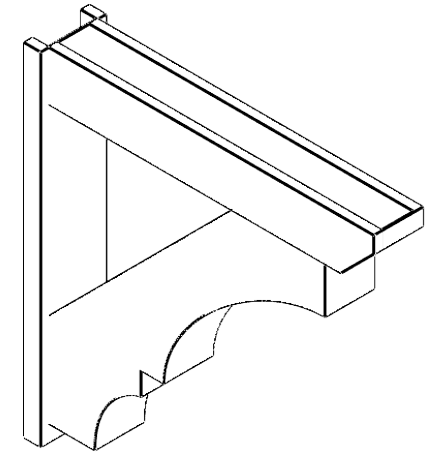

**ITEM NUMBER: OUTUROC060X080X42000X42000X060X020X060BOA24RCPR**

6"W TOP X 8"W BACK X 42"D X 42"H X 6"T TOP X 2"T BACK TIMBERTHANE ROUGH CEDAR BALBOA FAUX WOOD OPEN OUTLOOKER, SLAT TOP AND BLOCK BACK, 6"W CLOSED BRACE, PRIMED TAN

EKENA MILLWORK  
2300 WEST MAIN ST.  
CLARKSVILLE, TX 75426  
TOLL FREE: 866-607-0453  
WWW.EKENAMILLWORK.COM

**NOTES**

1. INSTALLATION TO BE COMPLETED IN ACCORDANCE WITH MANUFACTURER'S SPECIFICATIONS.
2. DRAWING MAY NOT BE TO SCALE
3. THIS DRAWING IS INTENDED FOR DESIGN AND PLANNING PURPOSES ONLY.
4. ALL INFORMATION CONTAINED HEREIN WAS CURRENT AT THE TIME OF DEVELOPMENT BUT MUST BE REVIEWED AND APPROVED BY THE PRODUCT MANUFACTURER TO BE CONSIDERED ACCURATE.
5. TIMBERTHANE ARCHITECTURAL PRODUCTS ARE MADE FROM HIGH DENSITY URETHANE AND COME FACTORY PRIMED