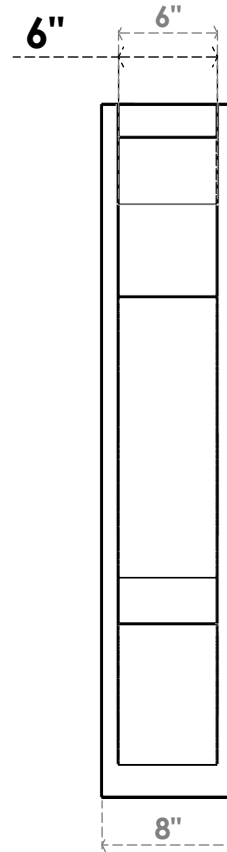

**ITEM NUMBER: OUTUROC060X080X42000X42000X060X020X060BOA24RCPR**

6"W TOP X 8"W BACK X 42"D X 42"H X 6"T TOP X 2"T BACK TIMBERTHANE ROUGH CEDAR BALBOA FAUX WOOD OPEN OUTLOOKER, SLAT TOP AND BLOCK BACK, 6"W CLOSED BRACE, PRIMED TAN

EKENA MILLWORK  
2300 WEST MAIN ST.  
CLARKSVILLE, TX 75426  
TOLL FREE: 866-607-0453  
WWW.EKENAMILLWORK.COM

**NOTES**

1. INSTALLATION TO BE COMPLETED IN ACCORDANCE WITH MANUFACTURER'S SPECIFICATIONS.
2. DRAWING MAY NOT BE TO SCALE
3. THIS DRAWING IS INTENDED FOR DESIGN AND PLANNING PURPOSES ONLY.
4. ALL INFORMATION CONTAINED HEREIN WAS CURRENT AT THE TIME OF DEVELOPMENT BUT MUST BE REVIEWED AND APPROVED BY THE PRODUCT MANUFACTURER TO BE CONSIDERED ACCURATE.
5. TIMBERTHANE ARCHITECTURAL PRODUCTS ARE MADE FROM HIGH DENSITY URETHANE AND COME FACTORY PRIMED