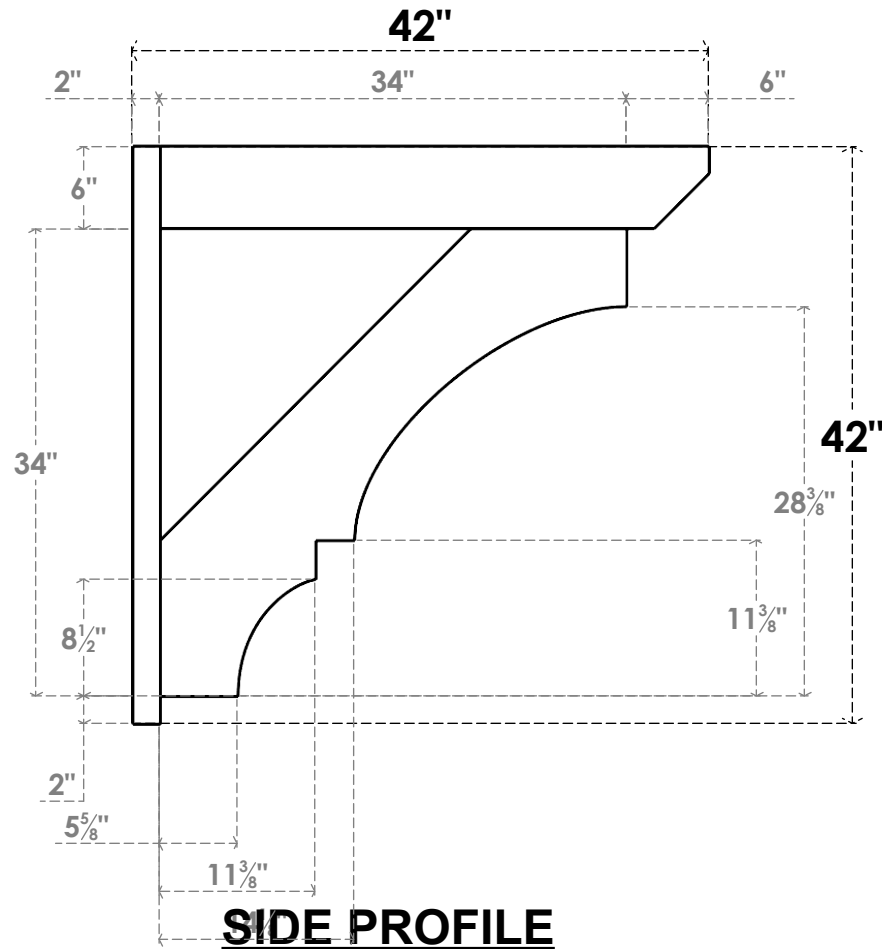

**ITEM NUMBER: OUTUROC060X080X42000X42000X060X020X060BOA24RCPR**

6"W TOP X 8"W BACK X 42"D X 42"H X 6"T TOP X 2"T BACK TIMBERTHANE ROUGH CEDAR BALBOA FAUX WOOD OPEN OUTLOOKER, SLAT TOP AND BLOCK BACK, 6"W CLOSED BRACE, PRIMED TAN

EKENA MILLWORK  
2300 WEST MAIN ST.  
CLARKSVILLE, TX 75426  
TOLL FREE: 866-607-0453  
WWW.EKENAMILLWORK.COM

**NOTES**

1. INSTALLATION TO BE COMPLETED IN ACCORDANCE WITH MANUFACTURER'S SPECIFICATIONS.
2. DRAWING MAY NOT BE TO SCALE
3. THIS DRAWING IS INTENDED FOR DESIGN AND PLANNING PURPOSES ONLY.
4. ALL INFORMATION CONTAINED HEREIN WAS CURRENT AT THE TIME OF DEVELOPMENT BUT MUST BE REVIEWED AND APPROVED BY THE PRODUCT MANUFACTURER TO BE CONSIDERED ACCURATE.
5. TIMBERTHANE ARCHITECTURAL PRODUCTS ARE MADE FROM HIGH DENSITY URETHANE AND COME FACTORY PRIMED